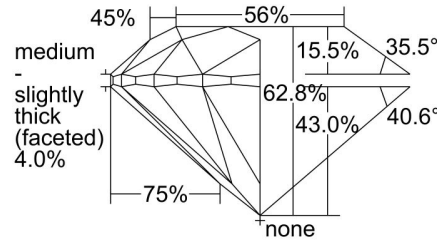

GIA NATURAL DIAMOND GRADING REPORT

December 12, 2019
 GIA Report Number **7341274518**
 Shape and Cutting Style **Round Brilliant**
 Measurements **6.71 - 6.76 x 4.23 mm**

GRADING RESULTS

Carat Weight **1.20 carat**
 Color Grade **D**
 Clarity Grade **VS1**
 Cut Grade **Excellent**

ADDITIONAL GRADING INFORMATION

Polish **Excellent**
 Symmetry **Excellent**
 Fluorescence **Medium Blue**
 Inscription(s): **GIA 7341274518**
Comments: Additional pinpoints are not shown.

PROPORTIONS

Profile to actual proportions

CLARITY CHARACTERISTICS

KEY TO SYMBOLS*

- Crystal
- Pinpoint
- ∖ Needle
- ∩ Indented Natural

* Red symbols denote internal characteristics (inclusions). Green or black symbols denote external characteristics (blemishes). Diagram is an approximate representation of the diamond, and symbols shown indicate type, position, and approximate size of clarity characteristics. All clarity characteristics may not be shown. Details of finish are not shown.