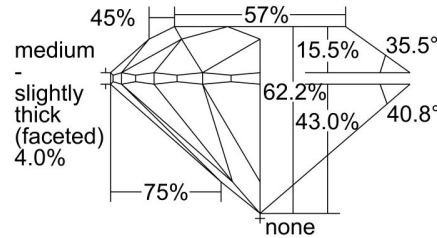

GIA NATURAL DIAMOND GRADING REPORT

December 13, 2019
 GIA Report Number 1349274609
 Shape and Cutting Style Round Brilliant
 Measurements 6.93 - 6.98 x 4.33 mm

GRADING RESULTS

Carat Weight 1.30 carat
 Color Grade F
 Clarity Grade VVS1
 Cut Grade Excellent

ADDITIONAL GRADING INFORMATION

Polish Excellent
 Symmetry Excellent
 Fluorescence None
 Inscription(s): GIA 1349274609

PROPORTIONS

Profile to actual proportions

CLARITY CHARACTERISTICS

KEY TO SYMBOLS*

Feather

* Red symbols denote internal characteristics (inclusions). Green or black symbols denote external characteristics (blemishes). Diagram is an approximate representation of the diamond, and symbols shown indicate type, position, and approximate size of clarity characteristics. All clarity characteristics may not be shown. Details of finish are not shown.