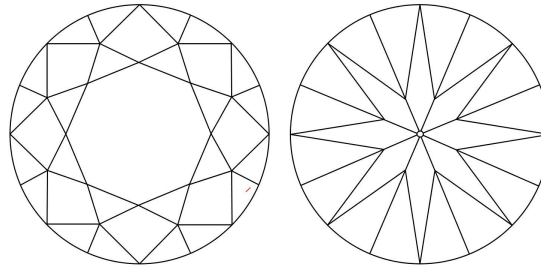

ADDITIONAL GRADING INFORMATION

Polish Excellent
 Symmetry Excellent
 Fluorescence None
 Inscription(s): GIA 1349274609

PROPORTIONS

Profile to actual proportions

CLARITY CHARACTERISTICS

KEY TO SYMBOLS*

Feather

* Red symbols denote internal characteristics (inclusions). Green or black symbols denote external characteristics (blemishes). Diagram is an approximate representation of the diamond, and symbols shown indicate type, position, and approximate size of clarity characteristics. All clarity characteristics may not be shown. Details of finish are not shown.