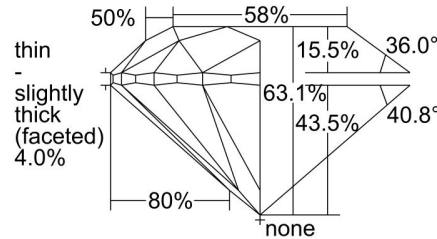

GIA NATURAL DIAMOND GRADING REPORT

December 13, 2019
 GIA Report Number 6345328879
 Shape and Cutting Style Round Brilliant
 Measurements 7.19 - 7.25 x 4.55 mm

GRADING RESULTS

Carat Weight 1.50 carat
 Color Grade F
 Clarity Grade SI1
 Cut Grade Excellent

PROPORTIONS

Profile to actual proportions

CLARITY CHARACTERISTICS

KEY TO SYMBOLS*

-  Twinning Wisp
-  Cloud
-  Indented Natural

* Red symbols denote internal characteristics (inclusions). Green or black symbols denote external characteristics (blemishes). Diagram is an approximate representation of the diamond, and symbols shown indicate type, position, and approximate size of clarity characteristics. All clarity characteristics may not be shown. Details of finish are not shown.