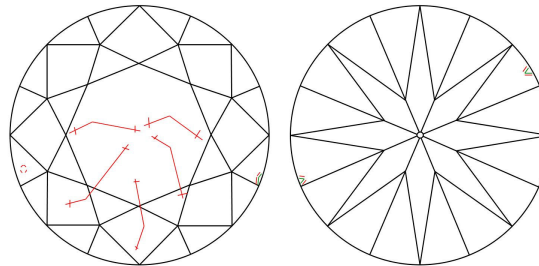

GIA NATURAL DIAMOND GRADING REPORT

December 13, 2019
 GIA Report Number 6345328879
 Shape and Cutting Style Round Brilliant
 Measurements 7.19 - 7.25 x 4.55 mm

GRADING RESULTS

Carat Weight 1.50 carat
 Color Grade F
 Clarity Grade SI1
 Cut Grade Excellent

ADDITIONAL GRADING INFORMATION

Polish Excellent
 Symmetry Excellent
 Fluorescence None
 Inscription(s): GIA 6345328879

Comments: Additional twinning wisps, additional clouds, pinpoints and surface graining are not shown.

PROPORTIONS

Profile to actual proportions

CLARITY CHARACTERISTICS

KEY TO SYMBOLS*

-  Twinning Wisp
-  Cloud
-  Indented Natural

* Red symbols denote internal characteristics (inclusions). Green or black symbols denote external characteristics (blemishes). Diagram is an approximate representation of the diamond, and symbols shown indicate type, position, and approximate size of clarity characteristics. All clarity characteristics may not be shown. Details of finish are not shown.