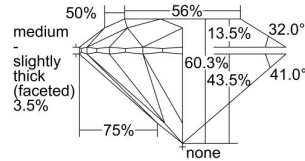

GIA®

FACSIMILE

GIA REPORT 1348339124

Verify this report at GIA.edu

GIA NATURAL DIAMOND DOSSIER®

December 16, 2019
GIA Report Number 1348339124
Shape and Cutting Style ..... Round Brilliant
Measurements ..... 5.99 - 6.05 x 3.63 mm

GRADING RESULTS

Carat Weight ..... 0.80 carat
Color Grade ..... G
Clarity Grade VVS1
Cut Grade ..... Excellent

ADDITIONAL GRADING INFORMATION

Polish ..... Excellent
Symmetry ..... Excellent
Fluorescence ..... None
Clarity Characteristics ..... Cloud, Pinpoint, Feather
Inscription(s): GIA 1348339124

PROPORTIONS

Profile to actual proportions

GRADING SCALES

GIA COLOR SCALE	GIA CLARITY SCALE	GIA CUT SCALE	
D	FLAWLESS	EXCELLENT	
E	INTERNALLY FLAWLESS		
F		VVS₁	VERY GOOD
G	VVS₂		
H	VS₁	GOOD	
I	VS₂		
J	SI₁	FAIR	
K	SI₂		
L	I₁	POOR	
M	I₂		
N	I₃		
O			
P			
Q			
R			
S			
T			
U			
V			
W			
X			
Y			
Z