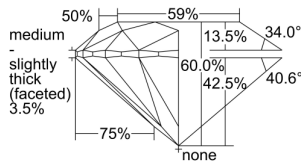

GIA®

FACSIMILE

GIA REPORT 6342245259

Verify this report at GIA.edu

GIA NATURAL DIAMOND DOSSIER®

December 06, 2019
GIA Report Number 6342245259
Shape and Cutting Style ..... Round Brilliant
Measurements ..... 6.23 - 6.25 x 3.75 mm

GRADING RESULTS

Carat Weight ..... 0.90 carat
Color Grade I
Clarity Grade VS1
Cut Grade ..... Excellent

ADDITIONAL GRADING INFORMATION

Polish ..... Excellent
Symmetry ..... Excellent
Fluorescence ..... None
Clarity Characteristics ..... Cloud, Pinpoint
Inscription(s): GIA 6342245259

PROPORTIONS

Profile to actual proportions

GRADING SCALES

GIA COLOR SCALE	GIA CLARITY SCALE	GIA CUT SCALE	
D	FLAWLESS	EXCELLENT	
E	INTERNALLY FLAWLESS		
F		VVS₁	VERY GOOD
G	VVS₂		
H	VS₁	GOOD	
I	VS₂		
J	SI₁	FAIR	
K	SI₂		
L	I₁	POOR	
M	I₂		
N	I₃		
O			
P			
Q			
R			
S			
T			
U			
V			
W			
X			
Y			
Z