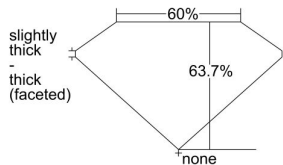

GIA®

FACSIMILE

GIA REPORT 1345295440

Verify this report at GIA.edu

GIA NATURAL DIAMOND DOSSIER®

December 11, 2019
GIA Report Number 1345295440
Shape and Cutting Style ..... Marquise Brilliant
Measurements ..... 8.75 x 4.69 x 2.99 mm

GRADING RESULTS

Carat Weight ..... 0.70 carat
Color Grade ..... F
Clarity Grade VS1

ADDITIONAL GRADING INFORMATION

Polish ..... Excellent
Symmetry ..... Very Good
Fluorescence ..... Strong Blue
Clarity Characteristics ..... Crystal, Feather, Pinpoint
Inscription(s): GIA 1345295440

PROPORTIONS

Profile not to actual proportions

GRADING SCALES

GIA COLOR SCALE		GIA CLARITY SCALE			
COLORLESS	D	VERY VERY SLIGHTLY INCLUDED	FLAWLESS		
	E		INTERNALLY FLAWLESS		
	F	VERY SLIGHTLY INCLUDED	VS₁		
	G		VS₂		
	H		VS₁		
	NEAR COLORLESS	I	SLIGHTLY INCLUDED	VS₂	
		J		SI₁	
		FAINT	K	INCLUDED	SI₂
			L		I₁
			M		I₂
VERT LIGHT	N	INCLUDED	I₃		
	O				
	P				
	Q				
	R				
LIGHT	S				
	T				
	U				
	V				
	W				
X					
Y					
Z