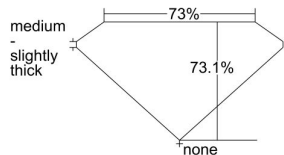

GIA®

FACSIMILE

GIA REPORT 1347335955

Verify this report at GIA.edu

GIA NATURAL DIAMOND DOSSIER®

December 16, 2019
GIA Report Number 1347335955
Shape and Cutting Style ..... Square Modified Brilliant
Measurements ..... 5.27 x 5.19 x 3.79 mm

GRADING RESULTS

Carat Weight ..... 0.80 carat
Color Grade ..... F
Clarity Grade VVS1

ADDITIONAL GRADING INFORMATION

Polish ..... Excellent
Symmetry ..... Very Good
Fluorescence ..... None
Clarity Characteristics ..... Pinpoint
Inscription(s): GIA 1347335955

PROPORTIONS

Profile not to actual proportions

GRADING SCALES

GIA COLOR SCALE		GIA CLARITY SCALE			
COLORLESS	D	VERY VERY SLIGHTLY INCLUDED	FLAWLESS		
	E		INTERNALLY FLAWLESS		
	F	VERY SLIGHTLY INCLUDED	VVS₁		
	G		VVS₂		
	H		VS₁		
	NEAR COLORLESS	I	SLIGHTLY INCLUDED	VS₂	
		J		SI₁	
		FAINT	K	INCLUDED	SI₂
			L		I₁
			M		I₂
VERT LIGHT			N	INCLUDED	I₃
			O		
			P		
	Q				
LIGHT	R				
	S				
	T				
	U				
	V				
	Z