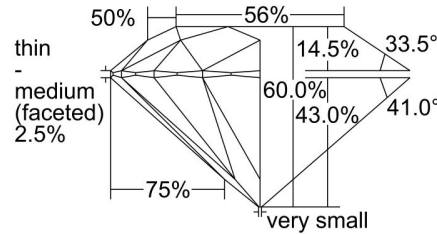

GIA DIAMOND GRADING REPORT

June 01, 2018
GIA Report Number 5191349466
Shape and Cutting Style ..... Round Brilliant
Measurements ..... 7.45 - 7.49 x 4.49 mm

GRADING RESULTS

Carat Weight ..... 1.51 carat
Color Grade ..... J
Clarity Grade VVS2
Cut Grade ..... Excellent

ADDITIONAL GRADING INFORMATION

Polish ..... Excellent
Symmetry ..... Excellent
Fluorescence ..... None
Inscription(s): GIA 5191349466
Comments: Additional clouds are not shown.

PROPORTIONS