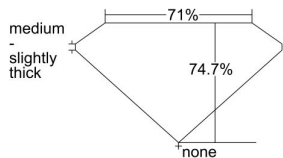

GIA®

FACSIMILE

GIA REPORT 2175481475

Verify this report at gia.edu

GIA DIAMOND DOSSIER®

February 08, 2016
GIA Report Number 2175481475
Shape and Cutting Style ..... Square Modified Brilliant
Measurements ..... 5.33 x 5.30 x 3.96 mm

GRADING RESULTS

Carat Weight ..... 0.95 carat
Color Grade ..... G
Clarity Grade SI2

ADDITIONAL GRADING INFORMATION

Polish ..... Excellent
Symmetry ..... Very Good
Fluorescence ..... None
Clarity Characteristics ..... Feather, Crystal, Cloud
Inscription(s): GIA 2175481475

PROPORTIONS

Profile not to actual proportions

GRADING SCALES

GIA COLOR SCALE		GIA CLARITY SCALE			
COLORLESS	D	VERY VERY SLIGHTLY INCLUDED	FLAWLESS		
	E		INTERNALLY FLAWLESS		
	F	VERY SLIGHTLY INCLUDED	VVS₁		
	G		VVS₂		
	H		VS₁		
	NEAR COLORLESS	I	SLIGHTLY INCLUDED	VS₂	
		J		SI₁	
		FAINT	K	INCLUDED	SI₂
			L		I₁
			M		I₂
VERY LIGHT	N	LIGHT	I₃		
	O				
	P				
	Q				
LIGHT	R				
	S				
	T				
	U				
	V				
	W				
	X				
	Y				
	Z