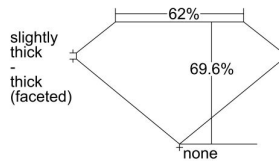

GIA®

FACSIMILE

GIA REPORT

7238626639

Verify this report at gia.edu

GIA DIAMOND DOSSIER®

September 02, 2016

GIA Report Number 7238626639

Shape and Cutting Style ..... Cushion Modified Brilliant

Measurements ..... 5.35 x 5.25 x 3.65 mm

GRADING RESULTS

Carat Weight ..... 0.80 carat

Color Grade ..... F

Clarity Grade VS1

ADDITIONAL GRADING INFORMATION

Polish ..... Excellent

Symmetry ..... Excellent

Fluorescence ..... None

Clarity Characteristics..... Feather, Cloud, Indented Natural

Inscription(s): GIA 7238626639

PROPORTIONS

Profile not to actual proportions

GRADING SCALES

GIA COLOR SCALE		GIA CLARITY SCALE			
COLORLESS	D	VERY VERY SLIGHTLY INCLUDED	FLAWLESS		
	E		INTERNALLY FLAWLESS		
	F	VERY SLIGHTLY INCLUDED	VS₁		
	G		VS₂		
	NEAR COLORLESS	H	SLIGHTLY INCLUDED	SI₁	
		I		SI₂	
		FAINT	J	INCLUDED	I₁
			K		I₂
	L		I₃		
	M				
N					
O					
VERT LIGHT	P				
	Q				
	R				
	S				
	T				
	U				
	LIGHT	V			
		W			
X					
Y					
	Z