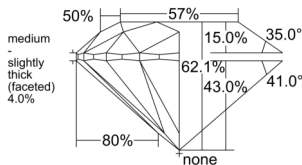

GIA®

FACSIMILE

GIA REPORT 5513130440

Verify this report at GIA.edu

GIA NATURAL DIAMOND DOSSIER®

January 06, 2025
GIA Report Number 5513130440
Shape and Cutting Style ..... Round Brilliant
Measurements ..... 5.38 - 5.41 x 3.36 mm

GRADING RESULTS

Carat Weight ..... 0.60 carat
Color Grade ..... F
Clarity Grade SI2
Cut Grade ..... Excellent

ADDITIONAL GRADING INFORMATION

Polish ..... Excellent
Symmetry ..... Excellent
Fluorescence ..... Medium Blue
Clarity Characteristics ..... Feather
Inscription(s): GIA 5513130440

PROPORTIONS

GRADING SCALES

GIA COLOR SCALE

COLOREDNESS	D
	E
	F
	G
	H
	I
	J
NEAR COLORLESS	K
	L
FAIN	M
	N
	O
	P
VERY LIGHT	Q
	R
	S
	T
	U
	V
	W
	X
	Y
LIGHT	Z

GIA CLARITY SCALE

VERY VERY SLIGHTLY INCLUDED	FLAWLESS
	INTERNALLY FLAWLESS
VERY SLIGHTLY INCLUDED	VVS₁
	VVS₂
SLIGHTLY INCLUDED	VS₁
	VS₂
INCLUDED	SI₁
	SI₂
	I₁
	I₂
	I₃

GIA CUT SCALE

EXCELLENT
VERY GOOD
GOOD
FAIR
POOR