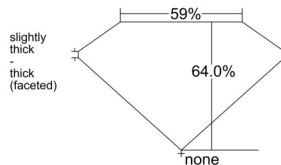

GIA®

FACSIMILE

GIA REPORT 3535683438

Verify this report at GIA.edu

GIA NATURAL DIAMOND DOSSIER®

October 09, 2025
GIA Report Number 3535683438
Shape and Cutting Style ..... Pear Brilliant
Measurements ..... 6.95 x 4.06 x 2.60 mm

GRADING RESULTS

Carat Weight ..... 0.44 carat
Color Grade ..... E
Clarity Grade ..... Internally Flawless

ADDITIONAL GRADING INFORMATION

Polish ..... Excellent
Symmetry ..... Excellent
Fluorescence ..... Faint
Clarity Characteristics ..... Minor Details of Polish
Inscription(s): GIA 3535683438

PROPORTIONS

Profile not to actual proportions

GRADING SCALES

GIA COLOR SCALE		GIA CLARITY SCALE			
COLORLESS	D	VERY VERY SLIGHTLY INCLUDED	FLAWLESS		
	E		INTERNALLY FLAWLESS		
	F	VERY SLIGHTLY INCLUDED	VVS₁		
	G		VVS₂		
	H		VS₁		
	NEAR COLORLESS	I	SLIGHTLY INCLUDED	VS₂	
		J		SI₁	
		FAINT	K	INCLUDED	SI₂
			L		I₁
			M		I₂
VERT LIGHT	N	LIGHT	I₃		
	O				
	P				
	Q				
	R