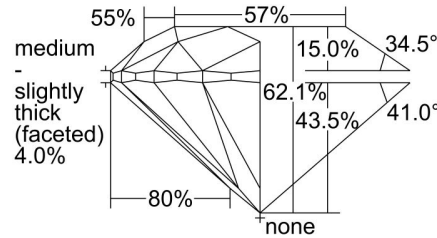

**GIA DIAMOND GRADING REPORT**

 July 08, 2014  
 GIA Report Number ..... 1162271295  
 Shape and Cutting Style ..... Round Brilliant  
 Measurements ..... 7.51 - 7.54 x 4.67 mm

**GRADING RESULTS**

 Carat Weight ..... 1.63 carat  
 Color Grade ..... E  
 Clarity Grade ..... VVS2  
 Cut Grade ..... Excellent

Profile to actual proportions

**CLARITY CHARACTERISTICS**

**KEY TO SYMBOLS\***

- Cloud
- Pinpoint
- Natural

\* Red symbols denote internal characteristics (inclusions). Green or black symbols denote external characteristics (blemishes). Diagram is an approximate representation of the diamond, and symbols shown indicate type, position, and approximate size of clarity characteristics. All clarity characteristics may not be shown. Details of finish are not shown.