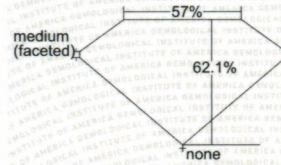

GIA®

GIA REPORT

2175221519

Verify this report at gia.edu

GIA DIAMOND DOSSIER®

July 01, 2015
GIA Report Number 2175221519
Shape and Cutting Style ..... Oval Brilliant
Measurements ..... 7.69 x 4.98 x 3.09 mm

GRADING RESULTS

Carat Weight ..... 0.72 carat
Color Grade ..... E
Clarity Grade VS1

ADDITIONAL GRADING INFORMATION

Polish ..... Very Good
Symmetry ..... Very Good
Fluorescence ..... Strong Blue
Clarity Characteristics ..... Crystal, Cloud
Inscription(s): GIA 2175221519

PROPORTIONS

Profile not to actual proportions

GRADING SCALES

GIA COLOR SCALE

COLORLESS	D
	E
	F
	G
	H
	I
	J
	K
	L
	M
	N
	O
	P
	R
	S
	T
	U
	V
	W
	X
	Y
	Z

GIA CLARITY SCALE

FLAWLESS
INTERNALLY FLAWLESS
VVS₁
VVS₂
VS₁
VS₂
SI₁
SI₂
I₁
I₂
I₃