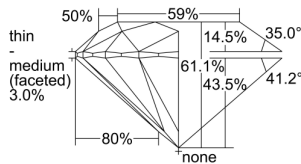

GIA®

FACSIMILE

GIA REPORT

5493684534

Verify this report at GIA.edu

GIA NATURAL DIAMOND DOSSIER®

June 20, 2024
GIA Report Number 5493684534
Shape and Cutting Style ..... Round Brilliant
Measurements ..... 6.29 - 6.31 x 3.85 mm

GRADING RESULTS

Carat Weight ..... 0.93 carat
Color Grade ..... D
Clarity Grade S11
Cut Grade ..... Excellent

ADDITIONAL GRADING INFORMATION

Polish ..... Excellent
Symmetry ..... Excellent
Fluorescence ..... Faint
Clarity Characteristics ..... Crystal, Cloud, Feather
Inscription(s): GIA 5493684534

PROPORTIONS

Profile to actual proportions

GRADING SCALES

GIA COLOR SCALE

COLORLESS	D
	E
	F
	G
	H
	I
	J
NEAR COLORLESS	K
	L
	M
	N
	O
	P
	Q
	R
	S
	T
	U
	V
	W
	X
	Y
	Z

GIA CLARITY SCALE

	FLAWLESS
	INTERNALLY FLAWLESS
VERY VERY SLIGHTLY INCLUDED	VVS₁
	VVS₂
VERY SLIGHTLY INCLUDED	VS₁
	VS₂
SLIGHTLY INCLUDED	S1₁
	S1₂
INCLUDED	I₁
	I₂
	I₃

GIA CUT SCALE

	EXCELLENT
	VERY GOOD
	GOOD
	FAIR
	POOR