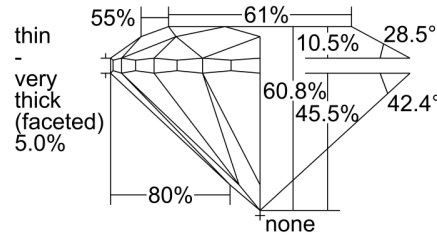

GIA NATURAL DIAMOND GRADING REPORT

March 31, 2022
 GIA Report Number 6422784462
 Shape and Cutting Style Round Brilliant
 Measurements 6.43 - 6.51 x 3.93 mm

GRADING RESULTS

Carat Weight 1.00 carat
 Color Grade H
 Clarity Grade VS1
 Cut Grade Good

ADDITIONAL GRADING INFORMATION

Polish Very Good
 Symmetry Good
 Fluorescence None
 Inscription(s): GIA 6422784462

PROPORTIONS

Profile to actual proportions

CLARITY CHARACTERISTICS

KEY TO SYMBOLS*

- Feather
- Cloud
- Natural

* Red symbols denote internal characteristics (inclusions). Green or black symbols denote external characteristics (blemishes). Diagram is an approximate representation of the diamond, and symbols shown indicate type, position, and approximate size of clarity characteristics. All clarity characteristics may not be shown. Details of finish are not shown.