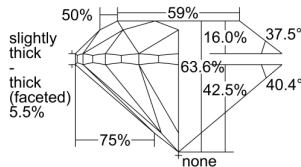

GIA®

FACSIMILE

GIA REPORT 2227992857

Verify this report at gia.edu

GIA DIAMOND DOSSIER®

June 21, 2016
GIA Report Number 2227992857
Shape and Cutting Style ..... Round Brilliant
Measurements ..... 5.55 - 5.58 x 3.54 mm

GRADING RESULTS

Carat Weight ..... 0.70 carat
Color Grade ..... G
Clarity Grade VS1
Cut Grade ..... Very Good

ADDITIONAL GRADING INFORMATION

Polish ..... Excellent
Symmetry ..... Excellent
Fluorescence ..... None
Clarity Characteristics..... Cloud, Pinpoint
Inscription(s): GIA 2227992857

PROPORTIONS

Profile to actual proportions