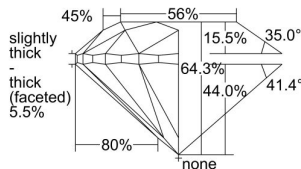

GIA®

FACSIMILE

GIA REPORT 6235857284

Verify this report at gia.edu

GIA DIAMOND DOSSIER®

October 06, 2016
GIA Report Number 6235857284
Shape and Cutting Style ..... Round Brilliant
Measurements ..... 6.07 - 6.12 x 3.92 mm

GRADING RESULTS

Carat Weight ..... 0.92 carat
Color Grade ..... D
Clarity Grade I1
Cut Grade ..... Good

ADDITIONAL GRADING INFORMATION

Polish ..... Excellent
Symmetry ..... Excellent
Fluorescence ..... None
Clarity Characteristics ..... Crystal, Feather
Inscription(s): GIA 6235857284

PROPORTIONS

Profile to actual proportions