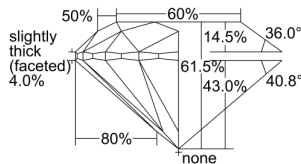

GIA®

FACSIMILE

GIA REPORT 2234406555

Verify this report at gia.edu

GIA DIAMOND DOSSIER®

August 08, 2016
GIA Report Number 2234406555
Shape and Cutting Style ..... Round Brilliant
Measurements ..... 4.91 - 4.94 x 3.03 mm

GRADING RESULTS

Carat Weight ..... 0.46 carat
Color Grade ..... D
Clarity Grade VS1
Cut Grade ..... Excellent

ADDITIONAL GRADING INFORMATION

Polish ..... Excellent
Symmetry ..... Excellent
Fluorescence ..... Strong Blue
Clarity Characteristics..... Needle, Pinpoint
Inscription(s): GIA 2234406555

PROPORTIONS

Profile to actual proportions

GRADING SCALES

GIA COLOR SCALE

COLORESS	D
	E
	F
	G
	H
	I
	J
NEAR COLORESS	K
	L
FANIT	M
	N
	O
	P
VERY LIGHT	Q
	R
	S
	T
	U
	V
	W
	X
	Y
LIGHT	Z

GIA CLARITY SCALE

FLAWLESS	INTERNAL FLAWLESS	
		EXCELLENT
VERY VERY SLIGHTLY INCLUDED	VVS₁	VERY GOOD
VERY SLIGHTLY INCLUDED	VVS₂	
SLIGHTLY INCLUDED	VS₁	GOOD
	VS₂	
INCLUDED	SI₁	FAIR
	SI₂	
INCLUDED	I₁	POOR
	I₂	
	I₃