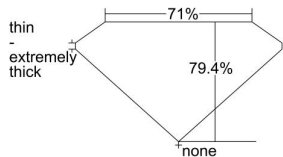

GIA®

FACSIMILE

GIA REPORT 5151633349

Verify this report at gia.edu

GIA DIAMOND DOSSIER®

August 23, 2013
GIA Report Number 5151633349
Shape and Cutting Style ..... Square Modified Brilliant
Measurements ..... 5.19 x 5.07 x 4.02 mm

GRADING RESULTS

Carat Weight ..... 0.95 carat
Color Grade ..... F
Clarity Grade I1

ADDITIONAL GRADING INFORMATION

Polish ..... Good
Symmetry ..... Good
Fluorescence ..... None
Clarity Characteristics ..... Feather, Crystal, Cloud
Inscription(s): GIA 5151633349

PROPORTIONS

Profile not to actual proportions

GRADING SCALES

GIA COLOR SCALE		GIA CLARITY SCALE			
COLORLESS	D	VERY VERY SLIGHTLY INCLUDED	FLAWLESS		
	E		INTERNALLY FLAWLESS		
	F	VERY SLIGHTLY INCLUDED	VVS₁		
	G		VVS₂		
	H		VS₁		
	NEAR COLORLESS	I	SLIGHTLY INCLUDED	VS₂	
		J		SI₁	
		FAINT	K	INCLUDED	SI₂
			L		I₁
			M		I₂
VERY LIGHT	N	LIGHT	I₃		
	O				
	P				
	Q				
	R