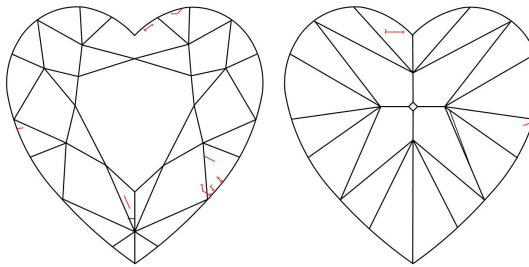

Carat Weight ..... 0.89 carat  
 Color Grade ..... Light Green  
 Color Origin ..... Natural  
 Color Distribution ..... Not Applicable  
 Clarity Grade ..... VS2  
 Proportions:

Profile not to actual proportions

Polish ..... Very Good  
 Symmetry ..... Good  
 Fluorescence ..... Faint

**Comments:** Clouds are not shown. Surface graining is not shown.

ADDITIONAL INFORMATION

GIA COLORED DIAMOND SCALE

Illustration of GIA fancy color grade interrelationships

GIA CLARITY SCALE

FLAWLESS
INTERNALLY FLAWLESS
VVS <sub>1</sub>
VVS <sub>2</sub>
VS <sub>1</sub>
VS <sub>2</sub>
SI <sub>1</sub>
SI <sub>2</sub>
I <sub>1</sub>
I <sub>2</sub>
I <sub>3</sub>

CLARITY CHARACTERISTICS

KEY TO SYMBOLS\*

- Twinning Wisp
- Feather
- Extra Facet

\* Red symbols denote internal characteristics (inclusions). Green or black symbols denote external characteristics (blemishes). Diagram is an approximate representation of the diamond, and symbols shown indicate type, position, and approximate size of clarity characteristics. All clarity characteristics may not be shown. Details of finish are not shown.