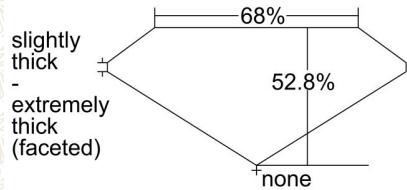

GIA COLORED DIAMOND REPORT

June 23, 2015  
 Report Type ..... Grading Report  
 GIA Report Number ..... 5171200214  
 Shape and Cutting Style ..... Heart Modified Brilliant  
 Measurements ..... 5.79 x 6.45 x 3.41 mm

Carat Weight ..... 0.89 carat  
 Color Grade ..... Light Green  
 Color Origin ..... Natural  
 Color Distribution ..... Not Applicable  
 Clarity Grade ..... VS2  
 Proportions:

Profile not to actual proportions

KEY TO SYMBOLS\*

- Twinning Wisp
- Feather
- Extra Facet

\* Red symbols denote internal characteristics (inclusions). Green or black symbols denote external characteristics (blemishes). Diagram is an approximate representation of the diamond, and symbols shown indicate type, position, and approximate size of clarity characteristics. All clarity characteristics may not be shown. Details of finish are not shown.