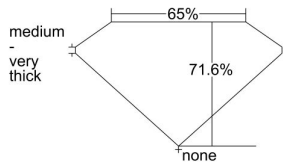

GIA®

FACSIMILE

GIA REPORT 2175419049

Verify this report at gia.edu

GIA DIAMOND DOSSIER®

December 10, 2015
GIA Report Number 2175419049
Shape and Cutting Style ..... Square Modified Brilliant
Measurements ..... 4.10 x 4.08 x 2.92 mm

GRADING RESULTS

Carat Weight ..... 0.41 carat
Color Grade ..... G
Clarity Grade VS2

ADDITIONAL GRADING INFORMATION

Polish ..... Good
Symmetry ..... Good
Fluorescence ..... Medium Blue
Clarity Characteristics ..... Feather, Crystal
Inscription(s): GIA 2175419049

PROPORTIONS

Profile not to actual proportions

GRADING SCALES

GIA COLOR SCALE		GIA CLARITY SCALE			
COLORLESS	D	VERY VERY SLIGHTLY INCLUDED	FLAWLESS		
	E		INTERNALLY FLAWLESS		
	F	VERY SLIGHTLY INCLUDED	VVS₁		
	G		VVS₂		
	H		VS₁		
	NEAR COLORLESS	I	SLIGHTLY INCLUDED	VS₂	
		J		SI₁	
		FAINT	K	INCLUDED	SI₂
			L		I₁
			M		I₂
VERY LIGHT	N		LIGHT	I₃	
	O				
	P				
	Q				
	R