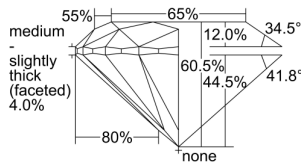

GIA®

FACSIMILE

GIA REPORT 2185163423

Verify this report at gia.edu

GIA DIAMOND DOSSIER®

February 08, 2017
GIA Report Number 2185163423
Shape and Cutting Style ..... Round Brilliant
Measurements ..... 6.17 - 6.25 x 3.76 mm

GRADING RESULTS

Carat Weight ..... 0.90 carat
Color Grade ..... F
Clarity Grade S11
Cut Grade ..... Very Good

ADDITIONAL GRADING INFORMATION

Polish ..... Excellent
Symmetry ..... Very Good
Fluorescence ..... Strong Blue
Clarity Characteristics..... Laser Drill Hole, Crystal, Feather
Inscription(s): GIA 2185163423

PROPORTIONS

Profile to actual proportions

GRADING SCALES

GIA COLOR SCALE	GIA CLARITY SCALE	GIA CUT SCALE	
D	FLAWLESS	EXCELLENT	
E	INTERNALLY FLAWLESS		
F		VVS₁	VERY GOOD
G	VVS₂		
H	VS₁	GOOD	
I	VS₂		
J	S1₁	FAIR	
K	S1₂		
L	I₁	POOR	
M	I₂		
N	I₃		
O			
P			
Q			
R			
S			
T			
U			
V			
W			
X			
Y			
Z