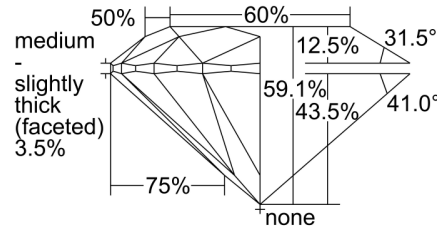

GIA NATURAL DIAMOND GRADING REPORT

December 19, 2019
GIA Report Number 2348329893
Shape and Cutting Style ..... Round Brilliant
Measurements ..... 7.02 - 7.05 x 4.16 mm

GRADING RESULTS

Carat Weight ..... 1.25 carat
Color Grade ..... H
Clarity Grade VS1
Cut Grade ..... Excellent

ADDITIONAL GRADING INFORMATION

Polish ..... Excellent
Symmetry ..... Excellent
Fluorescence ..... None
Inscription(s): GIA 2348329893

Comments: Pinpoints are not shown. Surface graining is not shown.

PROPORTIONS

Profile to actual proportions