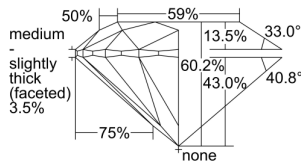

GIA®

FACSIMILE

GIA REPORT 6442894739

Verify this report at GIA.edu

GIA NATURAL DIAMOND DOSSIER®

October 06, 2022
GIA Report Number **6442894739**
Shape and Cutting Style ..... **Round Brilliant**
Measurements ..... **3.98 - 3.99 x 2.40 mm**

GRADING RESULTS

Carat Weight ..... **0.23 carat**
Color Grade ..... **F**
Clarity Grade ..... **Internally Flawless**
Cut Grade ..... **Excellent**

ADDITIONAL GRADING INFORMATION

Polish ..... **Excellent**
Symmetry ..... **Excellent**
Fluorescence ..... **Medium Blue**
Clarity Characteristics..... **Minor Details of Polish**
Inscription(s): **GIA 6442894739**

PROPORTIONS

Profile to actual proportions

GRADING SCALES

GIA COLOR SCALE	GIA CLARITY SCALE	GIA CUT SCALE	
D	FLAWLESS	EXCELLENT	
E	INTERNALLY FLAWLESS		
F		VVS₁	VERY GOOD
G	VVS₂		
H	VS₁	GOOD	
I	VS₂		
J	SI₁	FAIR	
K	SI₂		
L	I₁	POOR	
M			
N			
O	I₂		
P			
Q			
R	I₃		
S			
T			
U			
V			
W			
X			
Y			
Z