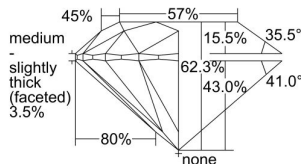

GIA®

FACSIMILE

GIA REPORT 6181849925

Verify this report at gia.edu

GIA DIAMOND DOSSIER®

December 10, 2014
GIA Report Number 6181849925
Shape and Cutting Style ..... Round Brilliant
Measurements ..... 4.42 - 4.46 x 2.77 mm

GRADING RESULTS

Carat Weight ..... 0.33 carat
Color Grade ..... H
Clarity Grade I1
Cut Grade ..... Excellent

ADDITIONAL GRADING INFORMATION

Polish ..... Excellent
Symmetry ..... Excellent
Fluorescence ..... Medium Blue
Clarity Characteristics ..... Crystal
Inscription(s): GIA 6181849925

PROPORTIONS

Profile to actual proportions