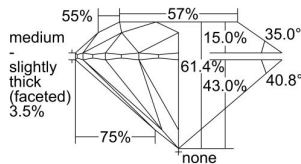

GIA®

FACSIMILE

GIA REPORT

1172199146

Verify this report at gia.edu

GIA DIAMOND DOSSIER®

June 16, 2015
GIA Report Number 1172199146
Shape and Cutting Style ..... Round Brilliant
Measurements ..... 5.14 - 5.15 x 3.16 mm

GRADING RESULTS

Carat Weight ..... 0.51 carat
Color Grade ..... J
Clarity Grade VS1
Cut Grade ..... Excellent

ADDITIONAL GRADING INFORMATION

Polish ..... Excellent
Symmetry ..... Excellent
Fluorescence ..... None
Clarity Characteristics ..... Needle, Pinpoint
Inscription(s): GIA 1172199146

PROPORTIONS

Profile to actual proportions

GRADING SCALES

GIA COLOR SCALE

COLORLESS	D
	E
	F
	G
	H
	I
	J
NEAR COLORLESS	K
	L
Faint	M
	N
	O
	P
Very Light	Q
	R
	S
	T
	U
	V
Light	W
	X
	Y
	Z

GIA CLARITY SCALE

FLAWLESS	VERY VERY SLIGHTLY INCLUDED	VVS₁	
			VVS₂
INTERNALLY FLAWLESS	VERY SLIGHTLY INCLUDED	VS₁	
		VS₂	
SLIGHTLY INCLUDED	SLIGHTLY INCLUDED	SI₁	
		SI₂	
INCLUDED	INCLUDED	I₁	
		I₂	
		I₃	

GIA CUT SCALE

EXCELLENT	VERY GOOD	GOOD	FAIR	POOR