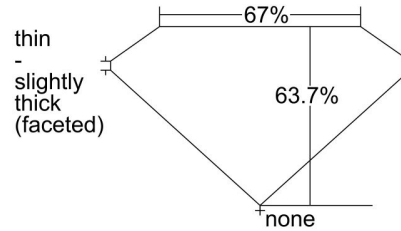

GIA NATURAL DIAMOND ORIGIN REPORT

December 20, 2019
 GIA Report Number 6345332279
 Shape and Cutting Style Cushion Modified Brilliant
 Measurements 7.26 x 6.67 x 4.25 mm

GRADING RESULTS

Carat Weight 1.50 carat
 Color Grade E
 Clarity Grade VS1

PROPORTIONS

Profile not to actual proportions

CLARITY CHARACTERISTICS

KEY TO SYMBOLS*

- Crystal ▲ Natural
- ~ Feather
- \\ Needle
- Pinpoint

* Red symbols denote internal characteristics (inclusions). Green or black symbols denote external characteristics (blemishes). Diagram is an approximate representation of the diamond, and symbols shown indicate type, position, and approximate size of clarity characteristics. All clarity characteristics may not be shown. Details of finish are not shown.