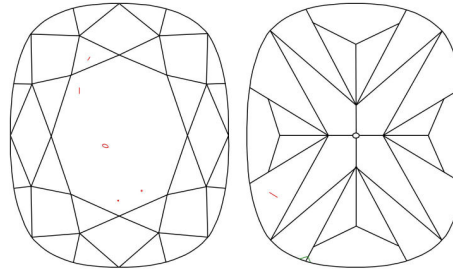

GIA NATURAL DIAMOND ORIGIN REPORT

December 20, 2019
 GIA Report Number 6345332279
 Shape and Cutting Style Cushion Modified Brilliant
 Measurements 7.26 x 6.67 x 4.25 mm

GRADING RESULTS

Carat Weight 1.50 carat
 Color Grade E
 Clarity Grade VS1

PROPORTIONS

Profile not to actual proportions

CLARITY CHARACTERISTICS

KEY TO SYMBOLS*

- Crystal ▲ Natural
- ~ Feather
- \\ Needle
- Pinpoint

* Red symbols denote internal characteristics (inclusions). Green or black symbols denote external characteristics (blemishes). Diagram is an approximate representation of the diamond, and symbols shown indicate type, position, and approximate size of clarity characteristics. All clarity characteristics may not be shown. Details of finish are not shown.