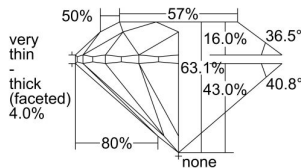

GIA®

FACSIMILE

GIA REPORT 6221958298

Verify this report at gia.edu

GIA DIAMOND DOSSIER®

June 22, 2016
GIA Report Number 6221958298
Shape and Cutting Style ..... Round Brilliant
Measurements ..... 5.60 - 5.63 x 3.55 mm

GRADING RESULTS

Carat Weight ..... 0.70 carat
Color Grade ..... E
Clarity Grade S11
Cut Grade ..... Very Good

ADDITIONAL GRADING INFORMATION

Polish ..... Excellent
Symmetry ..... Very Good
Fluorescence ..... Medium Blue
Clarity Characteristics..... Crystal, Cloud, Indented Natural
Inscription(s): GIA 6221958298

PROPORTIONS

Profile to actual proportions

GRADING SCALES

GIA COLOR SCALE

COLORED	D
	E
	F
	G
	H
	I
	J
NEAR COLORLESS	K
	L
Faint	M
	N
	O
	P
	R
	S
	T
	U
	V
	W
	X
	Y
Light	Z

GIA CLARITY SCALE

FLAWLESS	VERY VERY SLIGHTLY INCLUDED	VVS₁	VVS₂	VS₁	VS₂	S1₁	S1₂	I₁	I₂	I₃	
											INTERNALLY FLAWLESS

GIA CUT SCALE

EXCELLENT
VERY GOOD
GOOD
FAIR
POOR